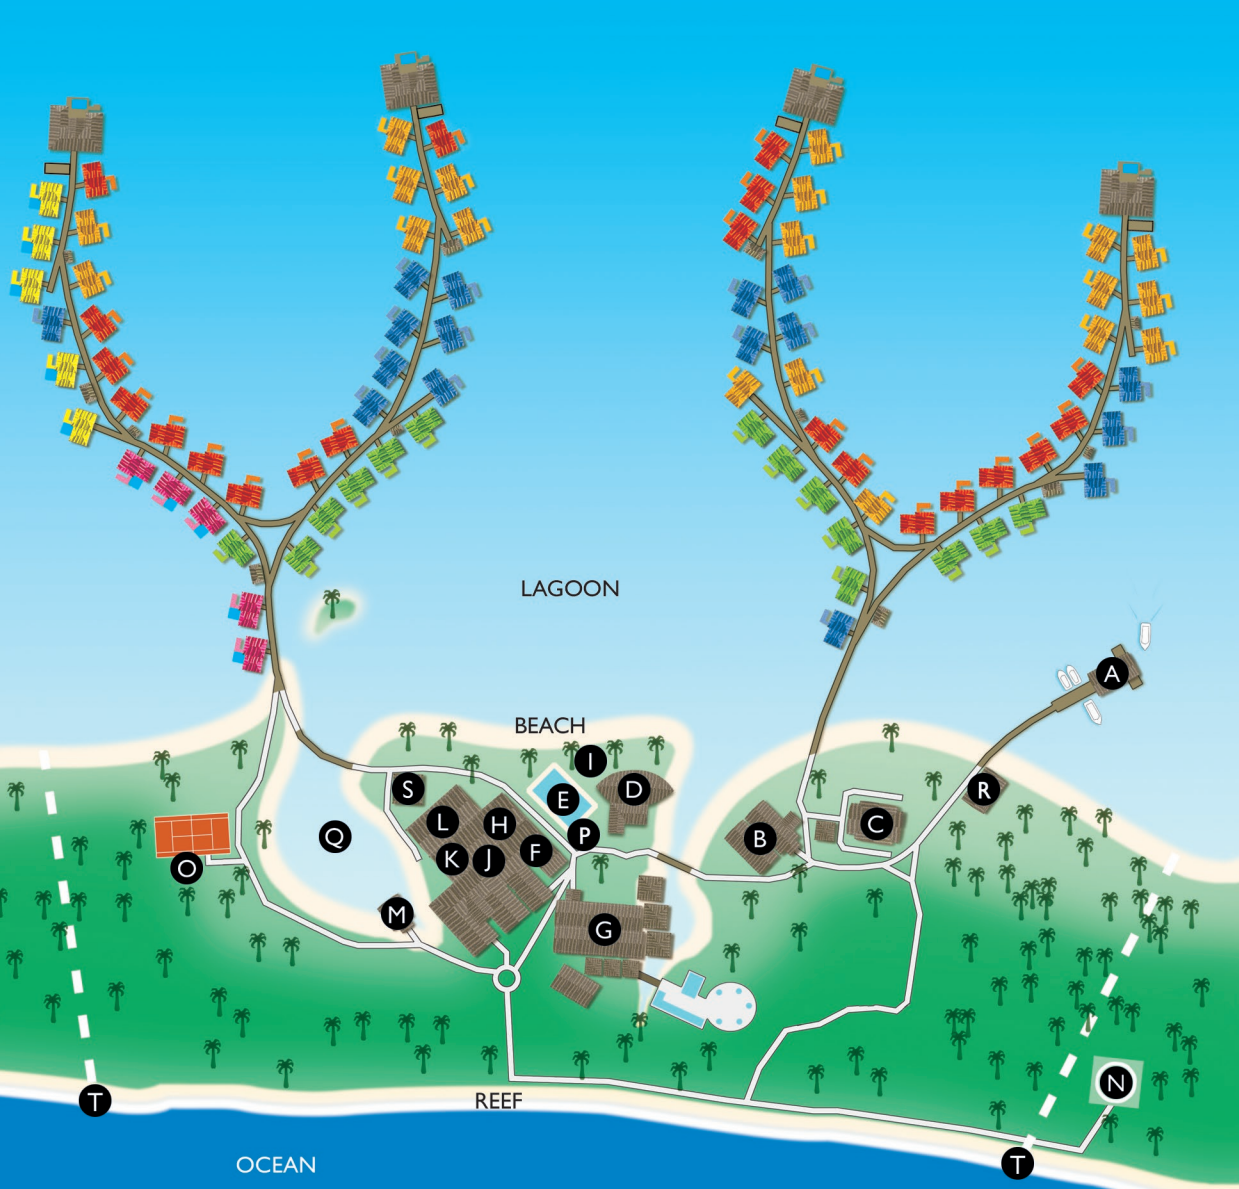

Drawing is non contractual

- Emerald Overwater Villa
- Sapphire Overwater Villa
- Diamond Overwater Villa
- Diamond Otemanu Overwater Villa
- Pool Overwater Villa
- Pool Premium Overwater Villa
- Brando Suite Bora Bora

- A** Marina
- B** Front desk
- C** Day rooms
- D** Sands bar & restaurant
- E** Swimming pool
- F** Azur boutique
- G** Deep Ocean Spa
- H** Bubbles bar & lounge
- I** Beach lounge
- J** InterContinental® Concierge
- K** Hinerava pearl jewelry boutique
- L** Reef restaurant - Le Corail restaurant
- M** Blue Lagoon Chapel
- N** Helipad
- O** Tennis court
- P** Swimming pool desk
- Q** Lagoonarium
- R** TOPDIVE center
- S** South Beach Bar and ice cream parlor
- T** Property limit