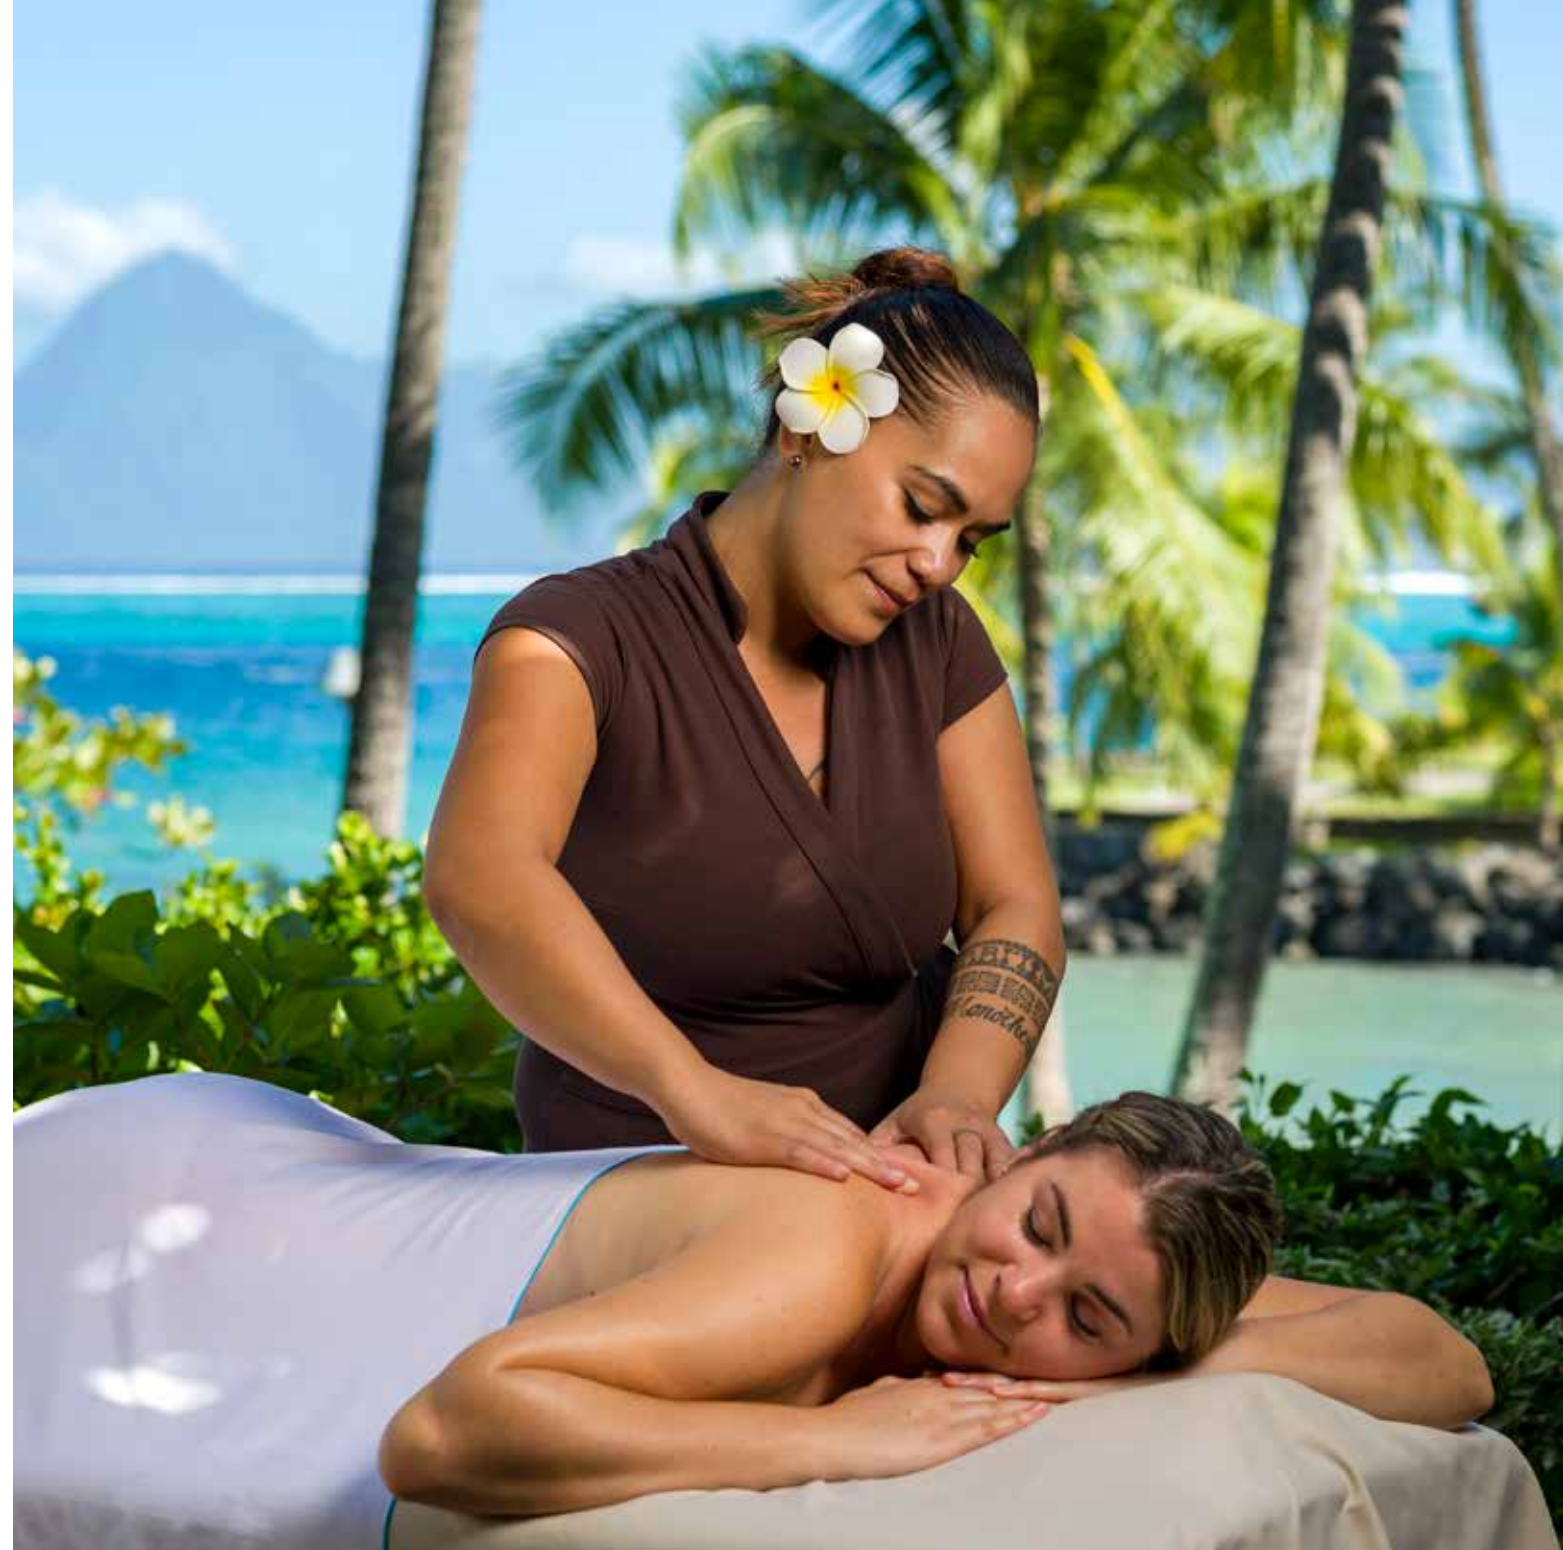

“IMMERSION” MASSAGE

The Immersion massage is designed to allow you to truly let go and enjoy a real break from your daily routine. This relaxing massage will soothe your body and mind. An immersion in itself, a moment for yourself.

MASSAGE SUR-MESURE

25 min : 9 000 CFP

50 min : 15 800 CFP

80 min : 22 300 CFP

Un massage unique, personnalisé et adapté à vos besoins et vos envies du moment. Composez vous-même votre massage en déterminant avec votre praticien(ne) les zones à travailler en fonction du temps et de la pression à exercer.

TAILORED MASSAGE

A personalized massage which will help you to unwind or energize your body, depending on your needs and mood.

MASSAGE « L'OXYGÈNE »

50 min : 15 800 CFP

80 min : 22 300 CFP

L'Oxygène est un massage sportif alliant des manoeuvres énergisantes, tonifiantes et drainantes. Avant un effort sportif, il vous apportera souplesse et dynamisme pour préparer vos muscles. Après le sport, il permettra une décontraction musculaire et un soulagement des tensions.

“OXYGEN” MASSAGE

The Oxygen massage is a deep tissue massage combining energizing, tonifying and draining techniques. Before a physical effort, it will provide you with the flexibility and vitality to prepare your muscles. After sport, it will bring muscular relaxation and relief from tensions..

Les tarifs affichés ci-dessus sont sujets à des frais de service de 4%.

Above rates are subject to a service fee of 4%.